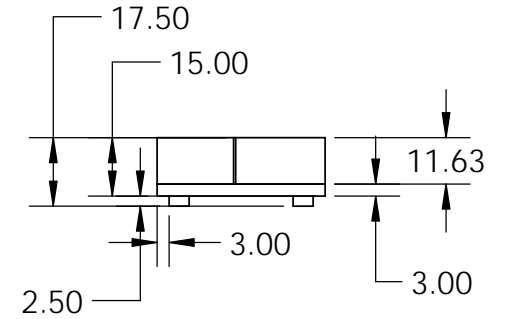

Isometric View

Top View

Side View

Bottom View

|   |                             |  |   |  |         |                 |                  |     |
|---|-----------------------------|--|---|--|---------|-----------------|------------------|-----|
| <p><b>PROPRIETARY AND CONFIDENTIAL</b></p> <p>THE INFORMATION CONTAINED IN THIS DRAWING IS THE SOLE PROPERTY OF STONE AGE MANUFACTURING, INC. ANY REPRODUCTION, IN PART OR AS A WHOLE, WITHOUT THE WRITTEN PERMISSION OF STONE AGE MANUFACTURING, INC. IS PROHIBITED.</p> | UNLESS OTHERWISE SPECIFIED: |  |  <p>11107 E 126TH ST. N.<br/>Collinsville, OK 74021<br/>918-371-8861</p> |  |         | TITLE:          |                  |     |
|   | DIMENSIONS ARE IN INCHES    |  |   |  |         | Square Fire Pit |                  |     |
|   | TWO PLACE DECIMAL ±         |  | MATERIAL  |  |         | SIZE            | DWG. NO.         | REV |
|   | DO NOT SCALE DRAWING        |  | DRAWN   |  |         | <b>A</b>        | <b>SA-SQP-3V</b> |     |
|   |                             |  | SCALE: 1:48   |  | WEIGHT: |                 | SHEET 1 OF 1     |     |