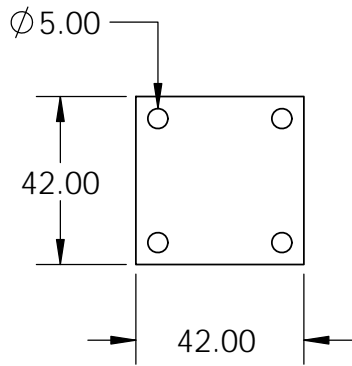

Isometric View

Top View

Side View

Bottom View

|   |                             |  |   |  |         |                 |                  |     |
|---|-----------------------------|--|---|--|---------|-----------------|------------------|-----|
| <p><b>PROPRIETARY AND CONFIDENTIAL</b></p> <p>THE INFORMATION CONTAINED IN THIS DRAWING IS THE SOLE PROPERTY OF STONE AGE MANUFACTURING, INC. ANY REPRODUCTION, IN PART OR AS A WHOLE, WITHOUT THE WRITTEN PERMISSION OF STONE AGE MANUFACTURING, INC. IS PROHIBITED.</p> | UNLESS OTHERWISE SPECIFIED: |  |  <p>11107 E 126TH ST. N.<br/>Collinsville, OK 74021<br/>918-371-8861</p> |  |         | TITLE:          |                  |     |
|   | DIMENSIONS ARE IN INCHES    |  |   |  |         | Square Fire Pit |                  |     |
|   | TWO PLACE DECIMAL ±         |  | MATERIAL  |  |         | SIZE            | DWG. NO.         | REV |
|   | DO NOT SCALE DRAWING        |  | DRAWN   |  |         | <b>A</b>        | <b>SA-SQP-3V</b> |     |
|   |                             |  | SCALE: 1:48   |  | WEIGHT: |                 | SHEET 1 OF 1     |     |