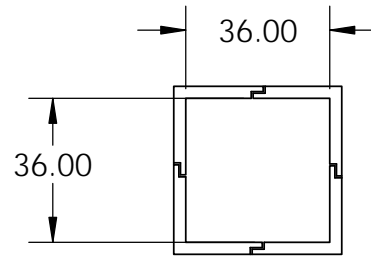

Isometric View

Top View

Side View

Bottom View

|   |                             |  |   |  |         |                 |                  |     |
|---|-----------------------------|--|---|--|---------|-----------------|------------------|-----|
| <p><b>PROPRIETARY AND CONFIDENTIAL</b></p> <p>THE INFORMATION CONTAINED IN THIS DRAWING IS THE SOLE PROPERTY OF STONE AGE MANUFACTURING, INC. ANY REPRODUCTION, IN PART OR AS A WHOLE, WITHOUT THE WRITTEN PERMISSION OF STONE AGE MANUFACTURING, INC. IS PROHIBITED.</p> | UNLESS OTHERWISE SPECIFIED: |  |  <p>11107 E 126TH ST. N.<br/>Collinsville, OK 74021<br/>918-371-8861</p> |  |         | TITLE:          |                  |     |
|   | DIMENSIONS ARE IN INCHES    |  |   |  |         | Square Fire Pit |                  |     |
|   | TWO PLACE DECIMAL ±         |  | MATERIAL  |  |         | SIZE            | DWG. NO.         | REV |
|   | DO NOT SCALE DRAWING        |  | DRAWN   |  |         | <b>A</b>        | <b>SA-SQP-3V</b> |     |
|   |                             |  | SCALE: 1:48   |  | WEIGHT: |                 | SHEET 1 OF 1     |     |