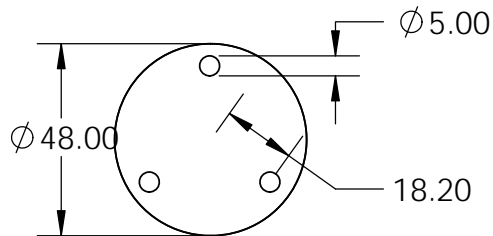

Isometric View

Top View

Side View

Bottom View

<p>PROPRIETARY AND CONFIDENTIAL</p> <p>THE INFORMATION CONTAINED IN THIS DRAWING IS THE SOLE PROPERTY OF STONE AGE MANUFACTURING, INC. ANY REPRODUCTION, IN PART OR AS A WHOLE, WITHOUT THE WRITTEN PERMISSION OF STONE AGE MANUFACTURING, INC. IS PROHIBITED.</p>	<p>UNLESS OTHERWISE SPECIFIED:</p> <p>DIMENSIONS ARE IN INCHES</p> <p>TWO PLACE DECIMAL ±</p>		 <p>11107 E 126TH ST. N. Collinsville, OK 74021 918-371-8861</p>		<p>TITLE:</p> <p>Large Round Fire Pit</p>		
	<p>MATERIAL</p>				NAME	DATE	SIZE
	<p>DO NOT SCALE DRAWING</p>		<p>DRAWN</p>		<p>A</p>	<p>SA-LRP-3V</p>	
					<p>SCALE: 1:48</p>	<p>WEIGHT:</p>	<p>SHEET 1 OF 1</p>