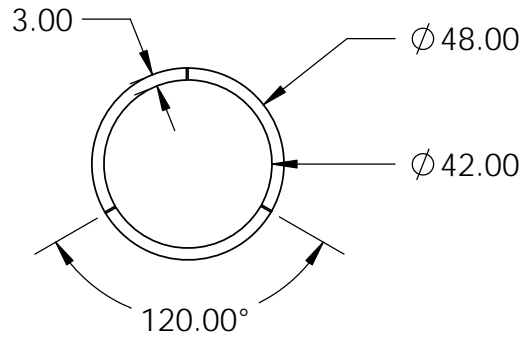

Isometric View

Top View

Side View

Bottom View

<p>PROPRIETARY AND CONFIDENTIAL</p> <p>THE INFORMATION CONTAINED IN THIS DRAWING IS THE SOLE PROPERTY OF STONE AGE MANUFACTURING, INC. ANY REPRODUCTION, IN PART OR AS A WHOLE, WITHOUT THE WRITTEN PERMISSION OF STONE AGE MANUFACTURING, INC. IS PROHIBITED.</p>	<p>UNLESS OTHERWISE SPECIFIED:</p> <p>DIMENSIONS ARE IN INCHES</p> <p>TWO PLACE DECIMAL ±</p>		 <p>11107 E 126TH ST. N. Collinsville, OK 74021 918-371-8861</p>		<p>TITLE:</p> <p>Large Round Fire Pit</p>		
	<p>MATERIAL</p>				NAME	DATE	SIZE
	<p>DO NOT SCALE DRAWING</p>		<p>DRAWN</p>		<p>A</p>	<p>SA-LRP-3V</p>	
					<p>SCALE: 1:48</p>	<p>WEIGHT:</p>	<p>SHEET 1 OF 1</p>