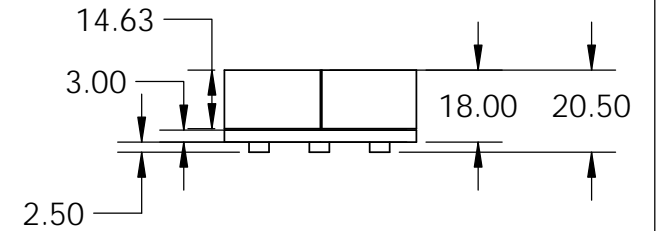

Isometric View

Top View

Side View

Bottom View

<p>PROPRIETARY AND CONFIDENTIAL</p> <p>THE INFORMATION CONTAINED IN THIS DRAWING IS THE SOLE PROPERTY OF STONE AGE MANUFACTURING, INC. ANY REPRODUCTION, IN PART OR AS A WHOLE, WITHOUT THE WRITTEN PERMISSION OF STONE AGE MANUFACTURING, INC. IS PROHIBITED.</p>	<p>UNLESS OTHERWISE SPECIFIED:</p> <p>DIMENSIONS ARE IN INCHES</p> <p>TWO PLACE DECIMAL ±</p>		 <p>11107 E 126TH ST. N. Collinsville, OK 74021 918-371-8861</p>		<p>TITLE:</p> <p>Large Round Fire Pit</p>		
	<p>MATERIAL</p>				NAME	DATE	SIZE
	<p>DO NOT SCALE DRAWING</p>		<p>DRAWN</p>		<p>A</p>	<p>SA-LRP-3V</p>	
					<p>SCALE: 1:48</p>	<p>WEIGHT:</p>	<p>SHEET 1 OF 1</p>