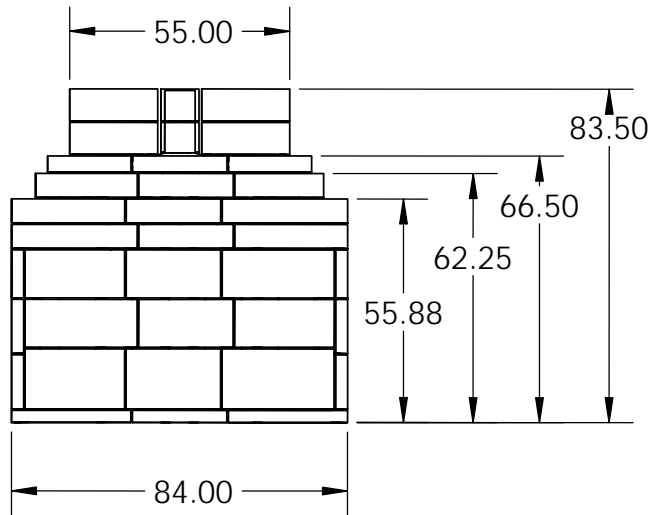

Rear View

Side View

Front View

Firebox Width, with Firebrick

Top View

<p>PROPRIETARY AND CONFIDENTIAL</p> <p>THE INFORMATION CONTAINED IN THIS DRAWING IS THE SOLE PROPERTY OF STONE AGE MANUFACTURING, INC. ANY REPRODUCTION, IN PART OR AS A WHOLE, WITHOUT THE WRITTEN PERMISSION OF STONE AGE MANUFACTURING, INC. IS PROHIBITED.</p>	UNLESS OTHERWISE SPECIFIED:		 <p>11107 E 126TH ST. N. Collinsville, OK 74021 918-371-8861</p>			TITLE:		
	DIMENSIONS ARE IN INCHES					Caminetto Grande™		
	TWO PLACE DECIMAL ±		MATERIAL	NAME	DATE	SIZE	DWG. NO.	REV
	DO NOT SCALE DRAWING		DRAWN			A	SA-CGO75-3V	
			SCALE: 1:48	WEIGHT:	SHEET 1 OF 1			