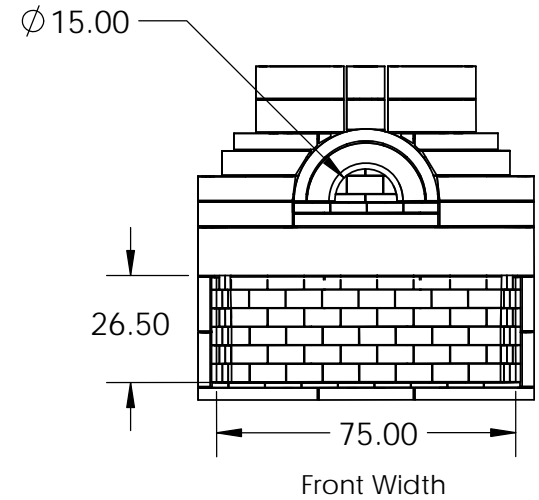

Rear View

Side View

Front View

Firebox Width, with Firebrick

Top View

<p>PROPRIETARY AND CONFIDENTIAL</p> <p>THE INFORMATION CONTAINED IN THIS DRAWING IS THE SOLE PROPERTY OF STONE AGE MANUFACTURING, INC. ANY REPRODUCTION, IN PART OR AS A WHOLE, WITHOUT THE WRITTEN PERMISSION OF STONE AGE MANUFACTURING, INC. IS PROHIBITED.</p>	UNLESS OTHERWISE SPECIFIED:		 <p>11107 E 126TH ST. N. Collinsville, OK 74021 918-371-8861</p>			TITLE:		
	DIMENSIONS ARE IN INCHES					Caminetto Grande™		
	TWO PLACE DECIMAL ±		MATERIAL	NAME	DATE	SIZE	DWG. NO.	REV
	DO NOT SCALE DRAWING		DRAWN			A	SA-CGO75-3V	
			SCALE: 1:48	WEIGHT:	SHEET 1 OF 1			