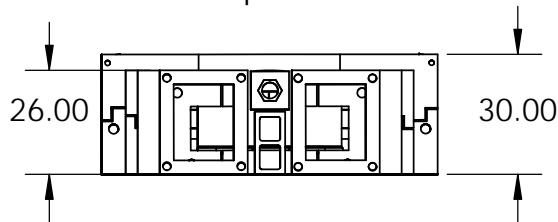

Rear View

Side View

Front View

Firebox Width, with Firebrick

Top View

<p>PROPRIETARY AND CONFIDENTIAL</p> <p>THE INFORMATION CONTAINED IN THIS DRAWING IS THE SOLE PROPERTY OF STONE AGE MANUFACTURING, INC. ANY REPRODUCTION, IN PART OR AS A WHOLE, WITHOUT THE WRITTEN PERMISSION OF STONE AGE MANUFACTURING, INC. IS PROHIBITED.</p>	UNLESS OTHERWISE SPECIFIED:		 <p>11107 E 126TH ST. N. Collinsville, OK 74021 918-371-8861</p>			TITLE:		
	DIMENSIONS ARE IN INCHES					Caminetto Grande™		
	TWO PLACE DECIMAL ±		MATERIAL	NAME	DATE	SIZE	DWG. NO.	REV
	DO NOT SCALE DRAWING		DRAWN			A	SA-CGO75-3V	
			SCALE: 1:48	WEIGHT:	SHEET 1 OF 1			