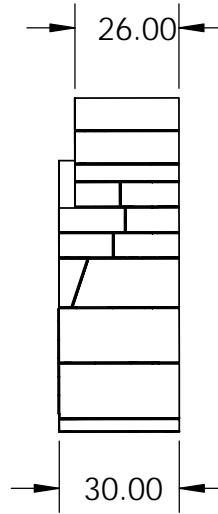

Rear View

Side View

Front View

Firebox Width, with Firebrick

Top View

<p>PROPRIETARY AND CONFIDENTIAL</p> <p>THE INFORMATION CONTAINED IN THIS DRAWING IS THE SOLE PROPERTY OF STONE AGE MANUFACTURING, INC. ANY REPRODUCTION, IN PART OR AS A WHOLE, WITHOUT THE WRITTEN PERMISSION OF STONE AGE MANUFACTURING, INC. IS PROHIBITED.</p>	UNLESS OTHERWISE SPECIFIED:		 <p>11107 E 126TH ST. N. Collinsville, OK 74021 918-371-8861</p>			TITLE:		
	DIMENSIONS ARE IN INCHES					Caminetto Grande™		
	TWO PLACE DECIMAL ±		MATERIAL	NAME	DATE	SIZE	DWG. NO.	REV
	DO NOT SCALE DRAWING		DRAWN			A	SA-CGO75-3V	
			SCALE: 1:48	WEIGHT:	SHEET 1 OF 1			