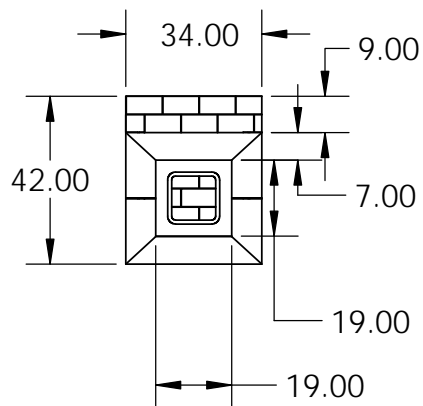

Rear View

Side View

Front View

SECTION F-F

Firebox Width, with Firebrick

Top View

<p><b>PROPRIETARY AND CONFIDENTIAL</b></p> <p>THE INFORMATION CONTAINED IN THIS DRAWING IS THE SOLE PROPERTY OF STONE AGE MANUFACTURING, INC. ANY REPRODUCTION, IN PART OR AS A WHOLE, WITHOUT THE WRITTEN PERMISSION OF STONE AGE MANUFACTURING, INC. IS PROHIBITED.</p>	<p>UNLESS OTHERWISE SPECIFIED:</p> <p>DIMENSIONS ARE IN INCHES</p> <p>TWO PLACE DECIMAL ±</p>		 <p>11107 E 126TH ST. N. Collinsville, OK 74021 918-371-8861</p>		<p>TITLE:</p> <p><b>Stone Age Brick Oven</b></p>		
	<p>MATERIAL</p>				<p>NAME</p>	<p>DATE</p>	<p>SIZE</p> <p><b>A</b></p>
<p>DO NOT SCALE DRAWING</p>		<p>DRAWN</p>		<p>SCALE: 1:48</p>		<p>WEIGHT:</p>	<p>SHEET 1 OF 1</p>