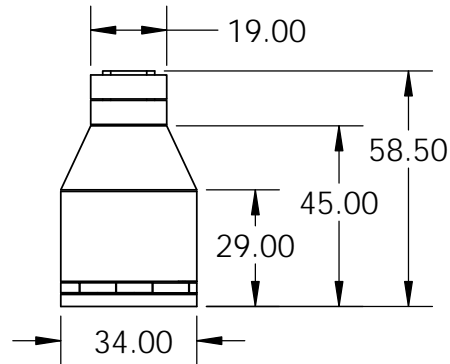

Rear View

Side View

Front View

SECTION F-F

Firebox Width, with Firebrick

Top View

<p><b>PROPRIETARY AND CONFIDENTIAL</b></p> <p>THE INFORMATION CONTAINED IN THIS DRAWING IS THE SOLE PROPERTY OF STONE AGE MANUFACTURING, INC. ANY REPRODUCTION, IN PART OR AS A WHOLE, WITHOUT THE WRITTEN PERMISSION OF STONE AGE MANUFACTURING, INC. IS PROHIBITED.</p>	<p>UNLESS OTHERWISE SPECIFIED:</p> <p>DIMENSIONS ARE IN INCHES</p> <p>TWO PLACE DECIMAL ±</p>		 <p>11107 E 126TH ST. N. Collinsville, OK 74021 918-371-8861</p>		<p>TITLE:</p> <p><b>Stone Age Brick Oven</b></p>		
	<p>MATERIAL</p>				<p>NAME</p>	<p>DATE</p>	<p>SIZE</p> <p><b>A</b></p>
<p>DO NOT SCALE DRAWING</p>		<p>DRAWN</p>		<p>SCALE: 1:48</p>		<p>WEIGHT:</p>	<p>SHEET 1 OF 1</p>