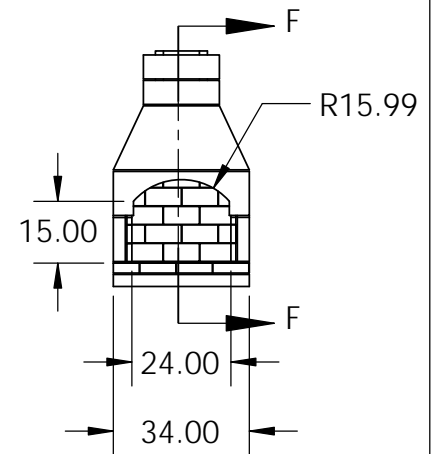

Rear View

Side View

Front View

SECTION F-F

Firebox Width, with Firebrick

Top View

<p><b>PROPRIETARY AND CONFIDENTIAL</b></p> <p>THE INFORMATION CONTAINED IN THIS DRAWING IS THE SOLE PROPERTY OF STONE AGE MANUFACTURING, INC. ANY REPRODUCTION, IN PART OR AS A WHOLE, WITHOUT THE WRITTEN PERMISSION OF STONE AGE MANUFACTURING, INC. IS PROHIBITED.</p>	<p>UNLESS OTHERWISE SPECIFIED:</p> <p>DIMENSIONS ARE IN INCHES</p> <p>TWO PLACE DECIMAL ±</p>		 <p>11107 E 126TH ST. N. Collinsville, OK 74021 918-371-8861</p>		<p>TITLE:</p> <p><b>Stone Age Brick Oven</b></p>		
	<p>MATERIAL</p>				<p>NAME</p>	<p>DATE</p>	<p>SIZE</p> <p><b>A</b></p>
<p>DO NOT SCALE DRAWING</p>		<p>DRAWN</p>		<p>SCALE: 1:48</p>		<p>WEIGHT:</p>	<p>SHEET 1 OF 1</p>