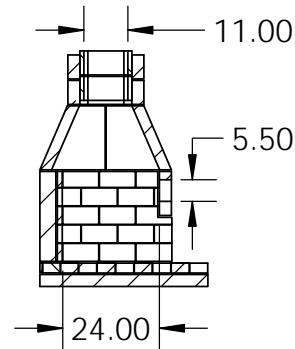

Rear View

Side View

Front View

SECTION F-F

Firebox Width, with Firebrick

Top View

<p><b>PROPRIETARY AND CONFIDENTIAL</b></p> <p>THE INFORMATION CONTAINED IN THIS DRAWING IS THE SOLE PROPERTY OF STONE AGE MANUFACTURING, INC. ANY REPRODUCTION, IN PART OR AS A WHOLE, WITHOUT THE WRITTEN PERMISSION OF STONE AGE MANUFACTURING, INC. IS PROHIBITED.</p>	<p>UNLESS OTHERWISE SPECIFIED:</p> <p>DIMENSIONS ARE IN INCHES</p> <p>TWO PLACE DECIMAL ±</p>		 <p>11107 E 126TH ST. N. Collinsville, OK 74021 918-371-8861</p>		<p>TITLE:</p> <p><b>Stone Age Brick Oven</b></p>		
	<p>MATERIAL</p>				<p>NAME</p>	<p>DATE</p>	<p>SIZE</p> <p><b>A</b></p>
<p>DO NOT SCALE DRAWING</p>		<p>DRAWN</p>		<p>SCALE: 1:48</p>		<p>WEIGHT:</p>	<p>SHEET 1 OF 1</p>