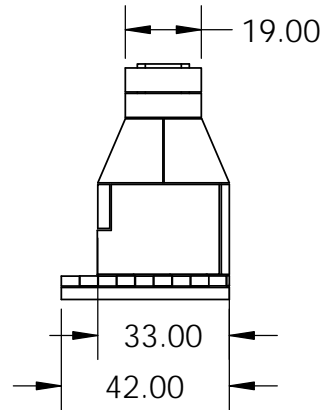

Rear View

Side View

Front View

SECTION F-F

Firebox Width, with Firebrick

Top View

<p><b>PROPRIETARY AND CONFIDENTIAL</b></p> <p>THE INFORMATION CONTAINED IN THIS DRAWING IS THE SOLE PROPERTY OF STONE AGE MANUFACTURING, INC. ANY REPRODUCTION, IN PART OR AS A WHOLE, WITHOUT THE WRITTEN PERMISSION OF STONE AGE MANUFACTURING, INC. IS PROHIBITED.</p>	<p>UNLESS OTHERWISE SPECIFIED:</p> <p>DIMENSIONS ARE IN INCHES</p> <p>TWO PLACE DECIMAL ±</p>		 <p>11107 E 126TH ST. N. Collinsville, OK 74021 918-371-8861</p>		<p>TITLE:</p> <p><b>Stone Age Brick Oven</b></p>		
	<p>MATERIAL</p>				<p>NAME</p>	<p>DATE</p>	<p>SIZE</p> <p><b>A</b></p>
<p>DO NOT SCALE DRAWING</p>		<p>DRAWN</p>		<p>SCALE: 1:48</p>		<p>WEIGHT:</p>	<p>SHEET 1 OF 1</p>